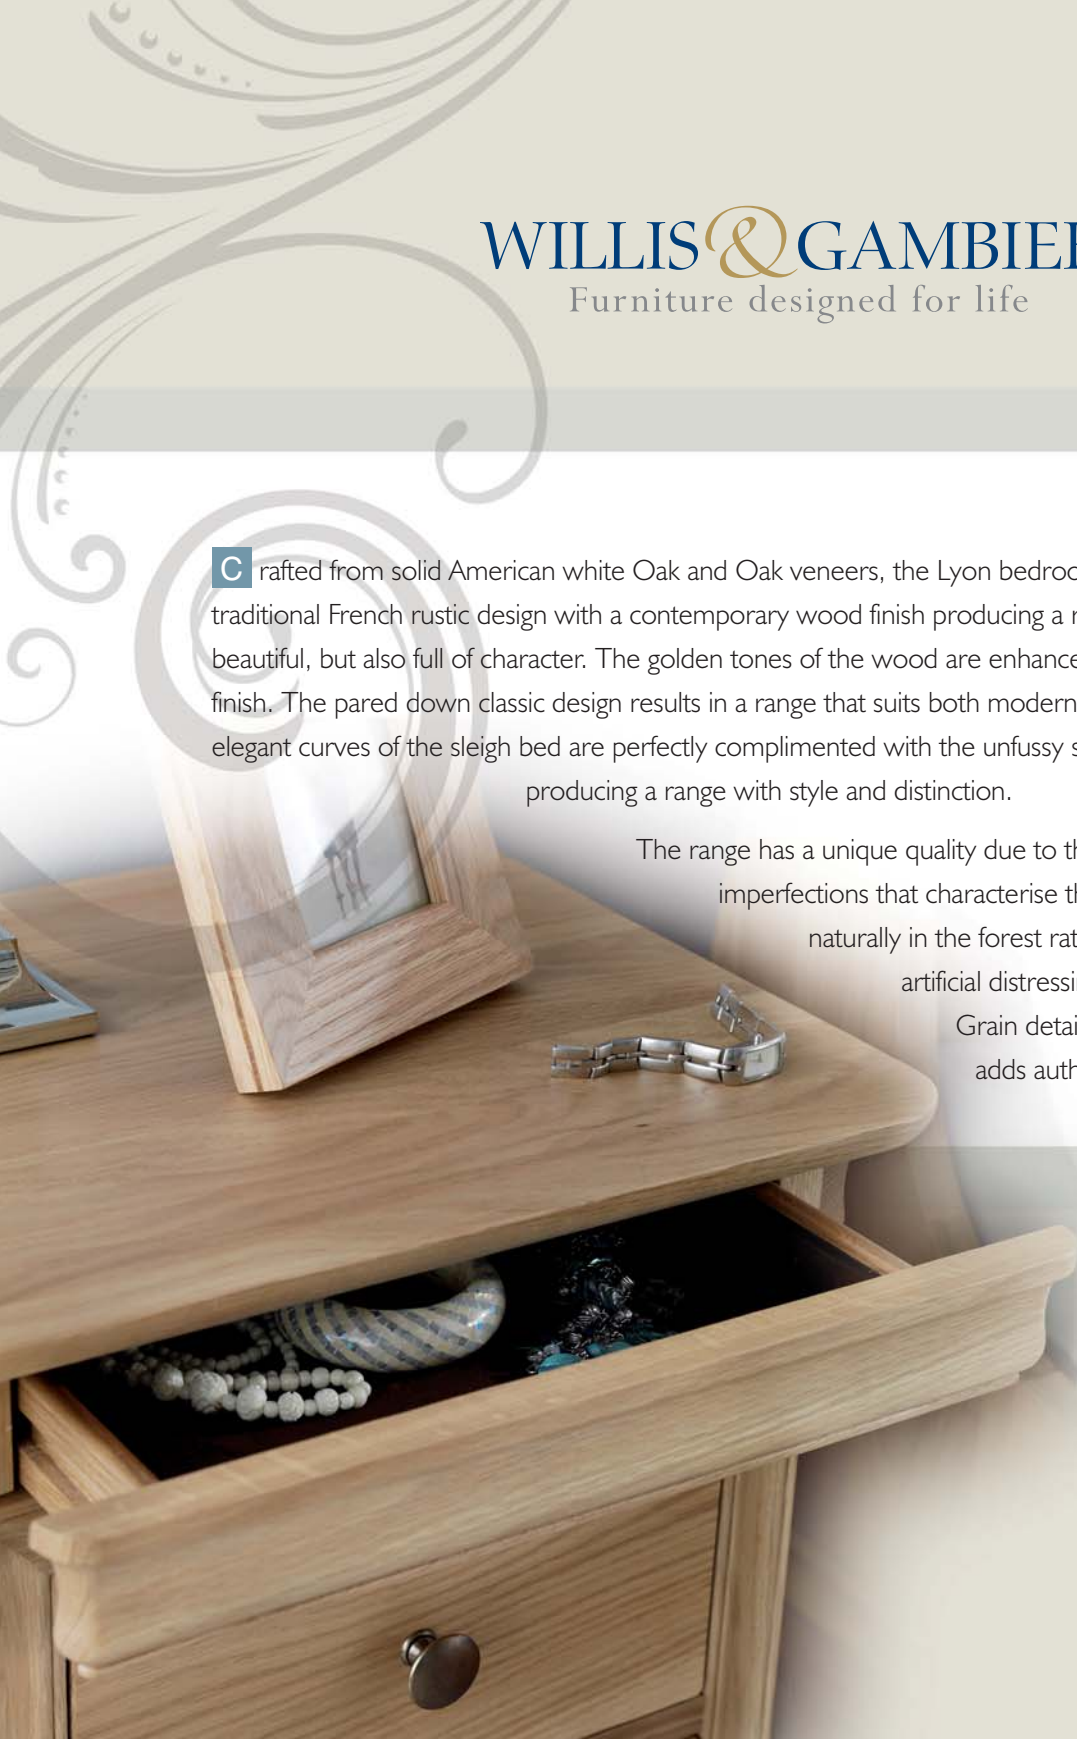

LYON

Bedroom collection

Beautiful furniture for beautiful homes

WILLIS & GAMBIER
Furniture designed for life

WILLIS & GAMBIER

Furniture designed for life

Crafted from solid American white Oak and Oak veneers, the Lyon bedroom collection combines traditional French rustic design with a contemporary wood finish producing a range that is not only beautiful, but also full of character. The golden tones of the wood are enhanced by the subtle, lacquered finish. The pared down classic design results in a range that suits both modern and country living. The elegant curves of the sleigh bed are perfectly complimented with the unfussy solidity of the other items, producing a range with style and distinction.

The range has a unique quality due to the fact that the small imperfections that characterise the timber have occurred naturally in the forest rather than through an artificial distressing process.

Grain detail and occasional knotting adds authentic character.